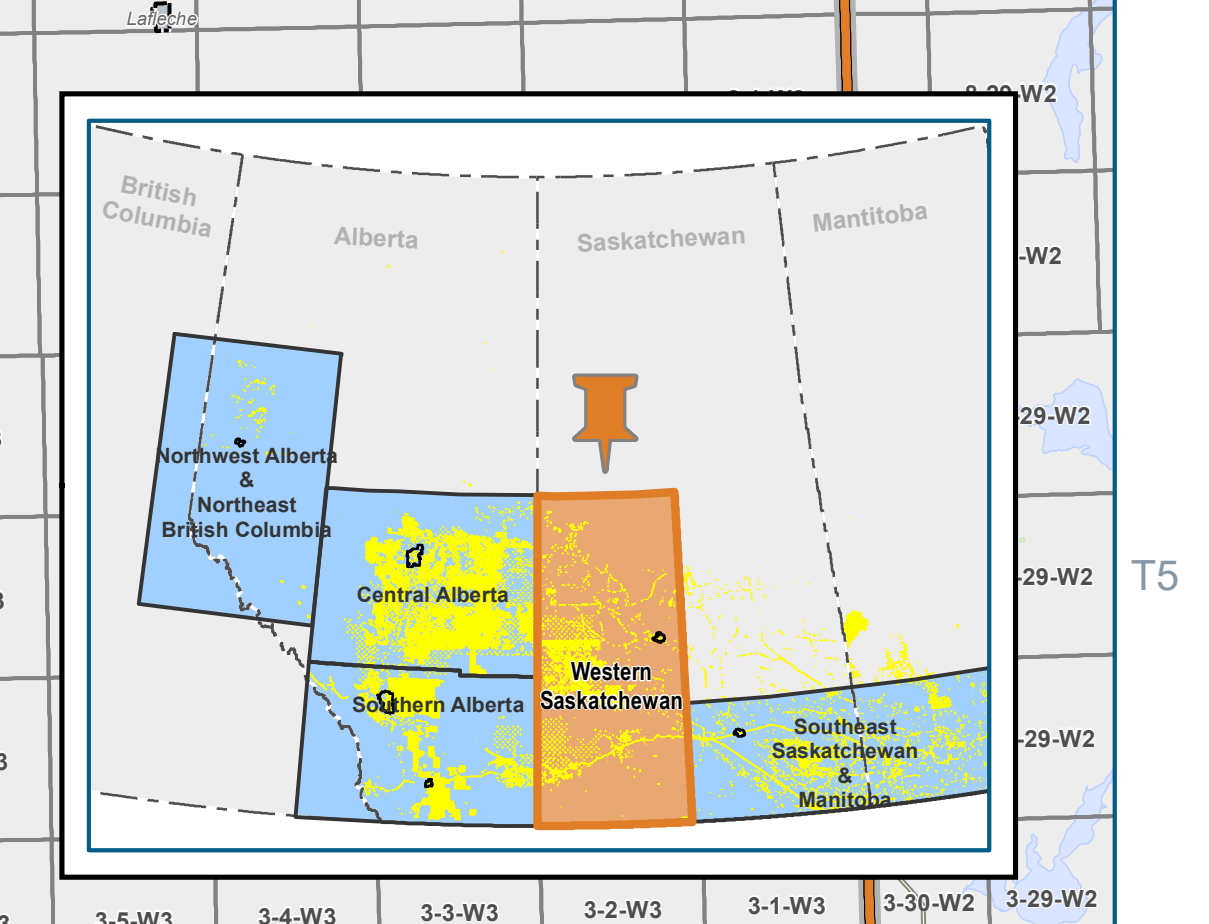

PrairieSky Business Area	PrairieSky Fee - Mannville Leased Out NG	Hwys. No. 1 & 2
PrairieSky WI 100% - Mannville Available	PrairieSky Fee - Mannville Leased Out PET	Park/Protected Area
PrairieSky Fee - Mannville Available PNG	PrairieSky Fee - Mannville Available NG	First Nation/Metis
PrairieSky Fee - Mannville Available NG	PrairieSky Fee - Mannville Available PET	

PRAIRIESKY
ROYALTY LTD.

Western Saskatchewan Map Area

PrairieSky Land