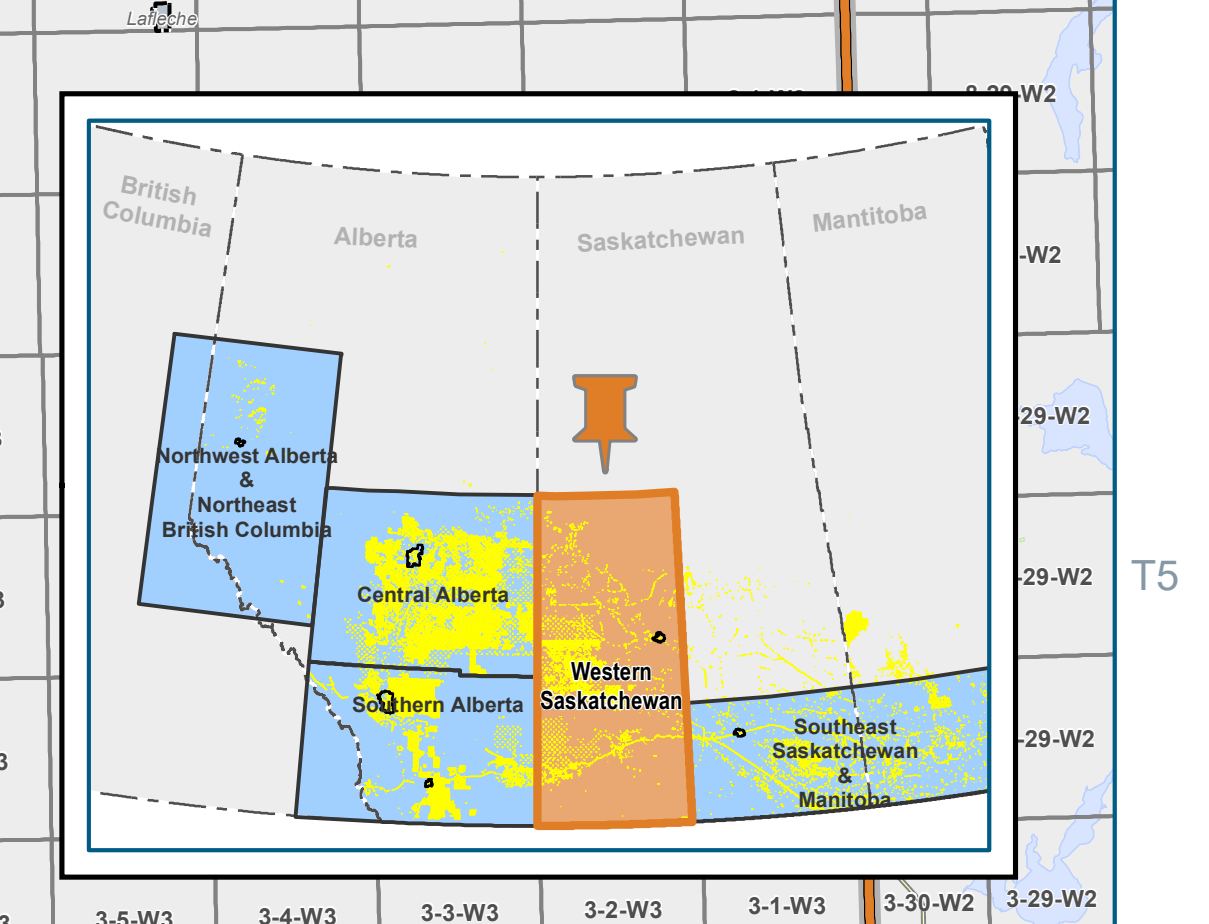

PrairieSky Business Area	PrairieSky Fee - Devonian Leased Out NG	Hwys. No. 1 & 2
PrairieSky WI 100% Devonian Available	PrairieSky Fee - Devonian Leased Out PET	Park/Protected Area
PrairieSky Fee - Devonian Available PNG	PrairieSky Fee - Devonian Available PET	First Nation/Mets
PrairieSky Fee - Devonian Available NG		

PRAIRIESKY
ROYALTY LTD.

Western Saskatchewan Map Area

PrairieSky Land