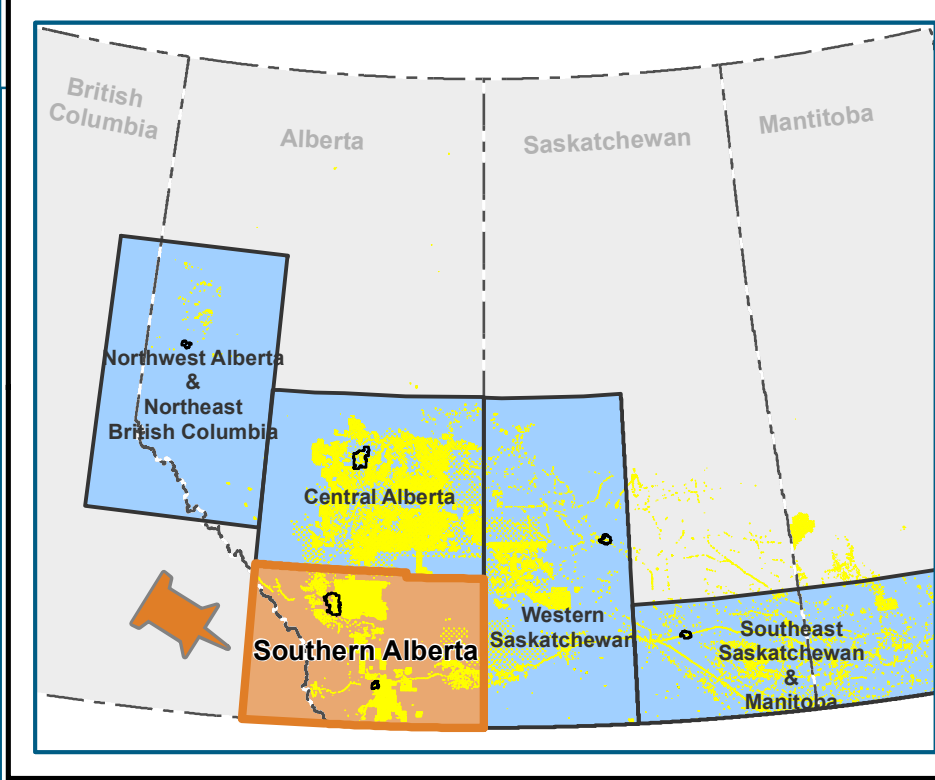

Wheatland
Negotiator: Ashlee Rowland

Ranchland
Negotiator: Ashlee Rowland

Grassland
Negotiator: Ashlee Rowland

- PrairieSky Fee - Surface To Top Colorado Group Leased Out PET
- PrairieSky Fee - Surface To Top Colorado Group Leased Out NG
- PrairieSky Fee - Surface To Top Colorado Group Available PNG
- PrairieSky Fee - Surface To Top Colorado Group Available PET
- PrairieSky Fee - Surface To Top Colorado Group Available NG
- PrairieSky WI 100% - Surface to Top Colorado Group Available
- Hwys. No. 1 & 2
- Park/Protected Area
- First Nation/Metis