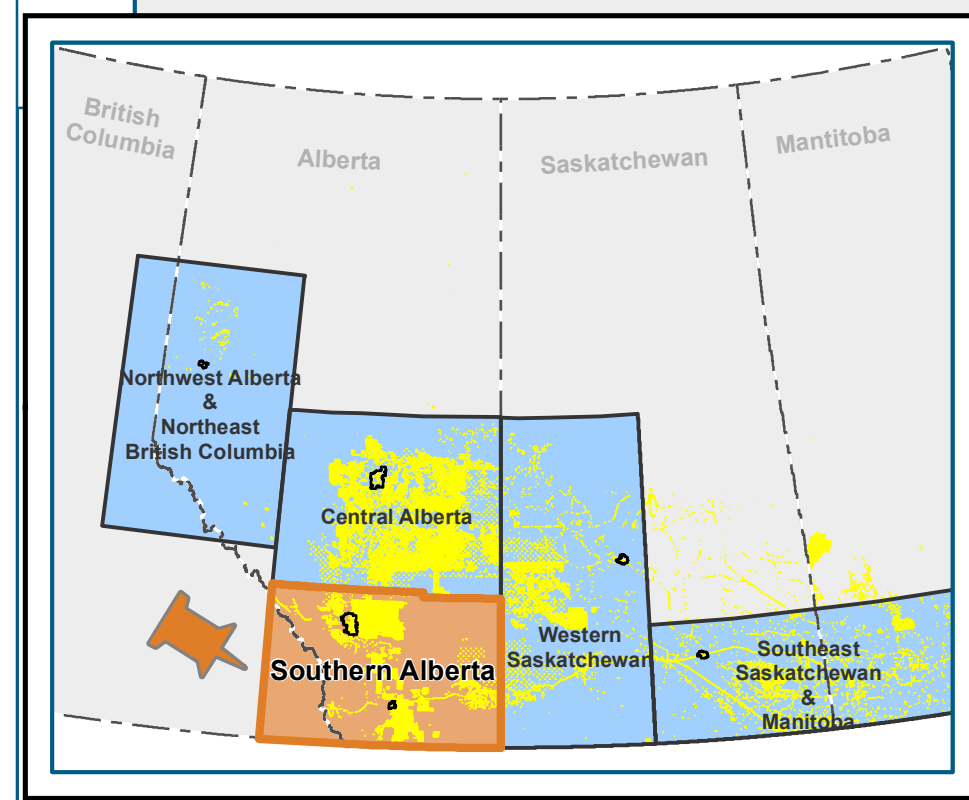

Wheatland
Negotiator: Ashlee Rowland

Ranchland
Negotiator: Ashlee Rowland

Grassland
Negotiator: Ashlee Rowland

- PrairieSky Fee - Mannville Leased Out NG
- PrairieSky Fee - Mannville Leased Out PET
- PrairieSky Fee - Mannville Available PNG
- PrairieSky Fee - Mannville Available NG
- PrairieSky Fee - Mannville Available PET
- PrairieSky WI 100% - Mannville Available
- Hwys. No. 1 & 2
- Park/Protected Area
- First Nation/Metis