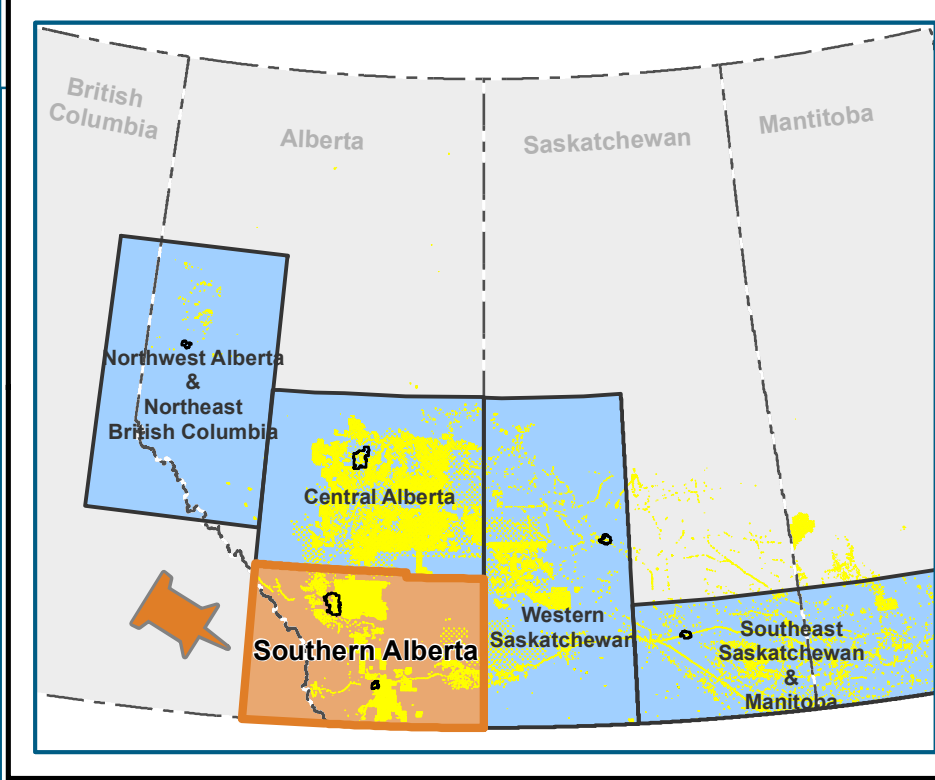

**Wheatland**  
Negotiator: Ashlee Rowland

**Ranchland**  
Negotiator: Ashlee Rowland

**Grassland**  
Negotiator: Ashlee Rowland

- PrairieSky Fee - Viking/Bow Island Leased Out NG
- PrairieSky Fee - Viking/Bow Island Leased Out PET
- PrairieSky Fee - Viking/Bow Island Available PNG
- PrairieSky Fee - Viking/Bow Island Available NG
- PrairieSky Fee - Viking/Bow Island Available PET
- PrairieSky WI 100% - Viking/Bow Island Available
- Hwys. No. 1 & 2
- Park/Protected Area
- First Nation/Metis