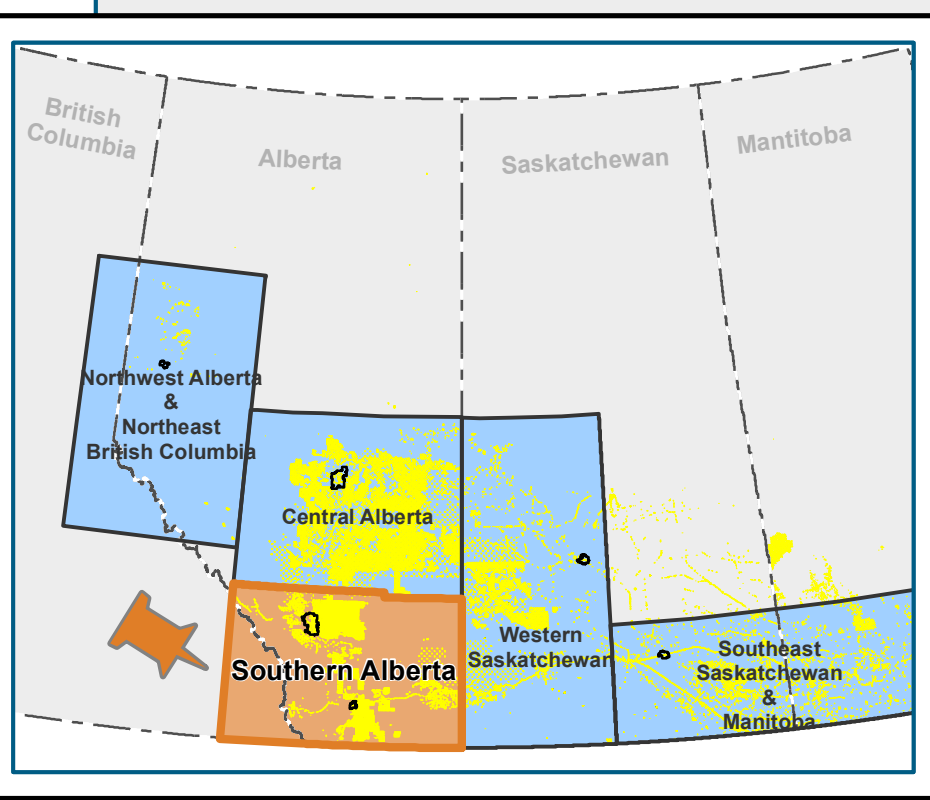

**Wheatland**  
Negotiator: Ashlee Rowland

**Ranchland**  
Negotiator: Ashlee Rowland

**Grassland**  
Negotiator: Ashlee Rowland

British Columbia  
Alberta

- PrairieSky Fee - (Upper Mississippian) Top Mississippian To Base Rundle Group Leased Out NG
- PrairieSky Fee - (Upper Mississippian) Top Mississippian To Base Rundle Group Leased Out PET
- PrairieSky Fee - (Upper Mississippian) Top Mississippian To Base Rundle Group Available PNG
- PrairieSky Fee - (Upper Mississippian) Top Mississippian To Base Rundle Group Available NG
- PrairieSky Fee - (Upper Mississippian) Top Mississippian To Base Rundle Group Available PET
- PrairieSky WI 100% - (Upper Mississippian) Top Mississippian To Base Rundle Group Available
- Hwys. No. 1 & 2
- Park/Protected Area
- First Nation/Metis