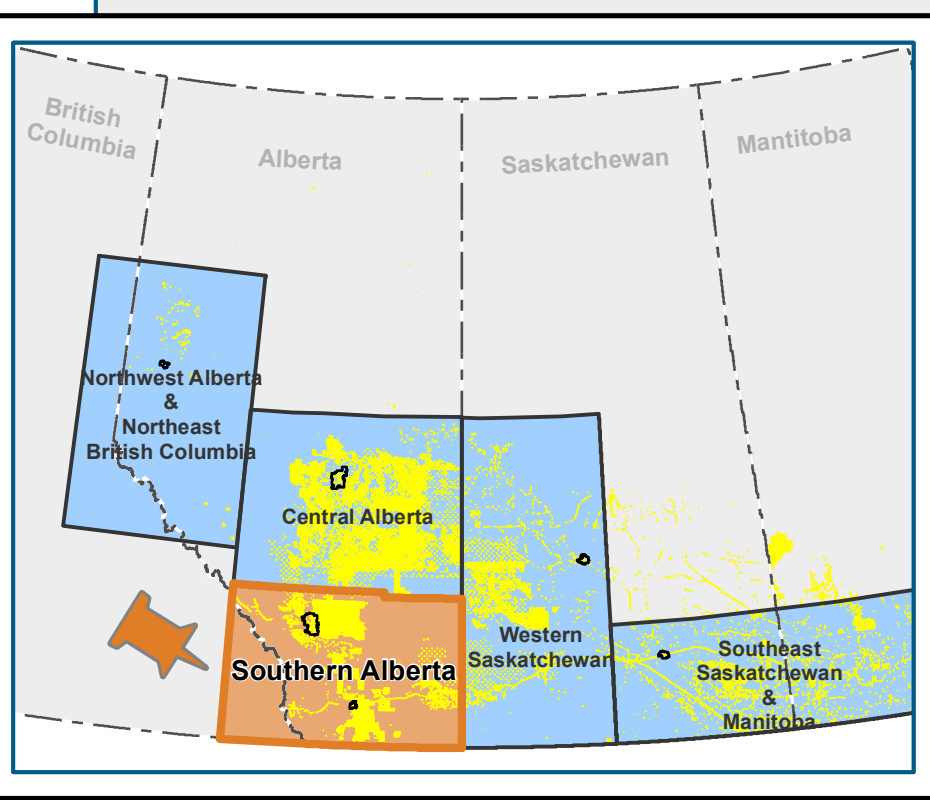

**Wheatland**  
Negotiator: Ashlee Rowland

**Ranchland**  
Negotiator: Ashlee Rowland

**Grassland**  
Negotiator: Ashlee Rowland

British Columbia  
Alberta

- PrairieSky Fee - Wabamun Leased Out NG
- PrairieSky Fee - Wabamun Leased Out PET
- PrairieSky Fee - Wabamun Available PNG
- PrairieSky Fee - Wabamun Available NG
- PrairieSky Fee - Wabamun Available PET
- PrairieSky WI 100% - Wabamun Available
- Hwys. No. 1 & 2
- Park/Protected Area
- First Nation/Metis