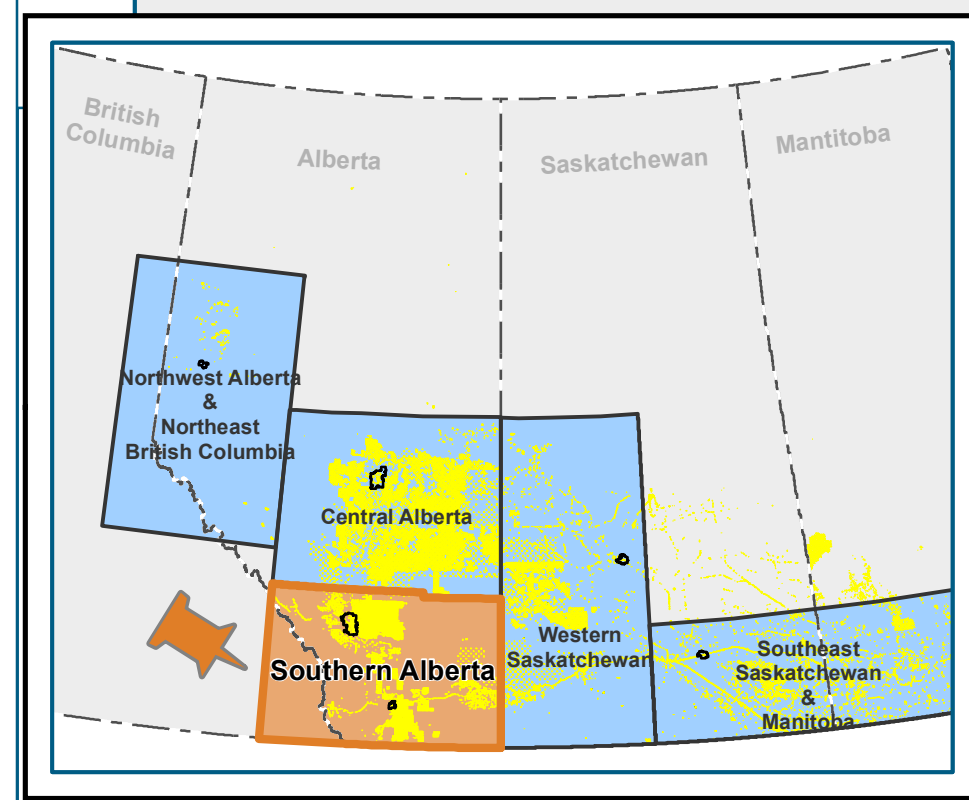

Wheatland
Negotiator: Ashlee Rowland

Ranchland
Negotiator: Ashlee Rowland

Grassland
Negotiator: Ashlee Rowland

	PrairieSky Fee - Top Edmonton TB Belly River Leased Out NG		Hwys. No. 1 & 2
	PrairieSky Fee - Top Edmonton TB Belly River Leased Out PET		Park/Protected Area
	PrairieSky Fee - Top Edmonton TB Belly River Available PNG		First Nation/Metis
	PrairieSky Fee - Top Edmonton TB Belly River Available NG		
	PrairieSky Fee - Top Edmonton TB Belly River Available PET		
	PrairieSky WI 100% - Top Edmonton TB Belly River Available		

PRAIRIESKY
ROYALTY LTD.

**Southern Alberta
Map Area**

PrairieSky Land

Mineral Land 2023/07/10